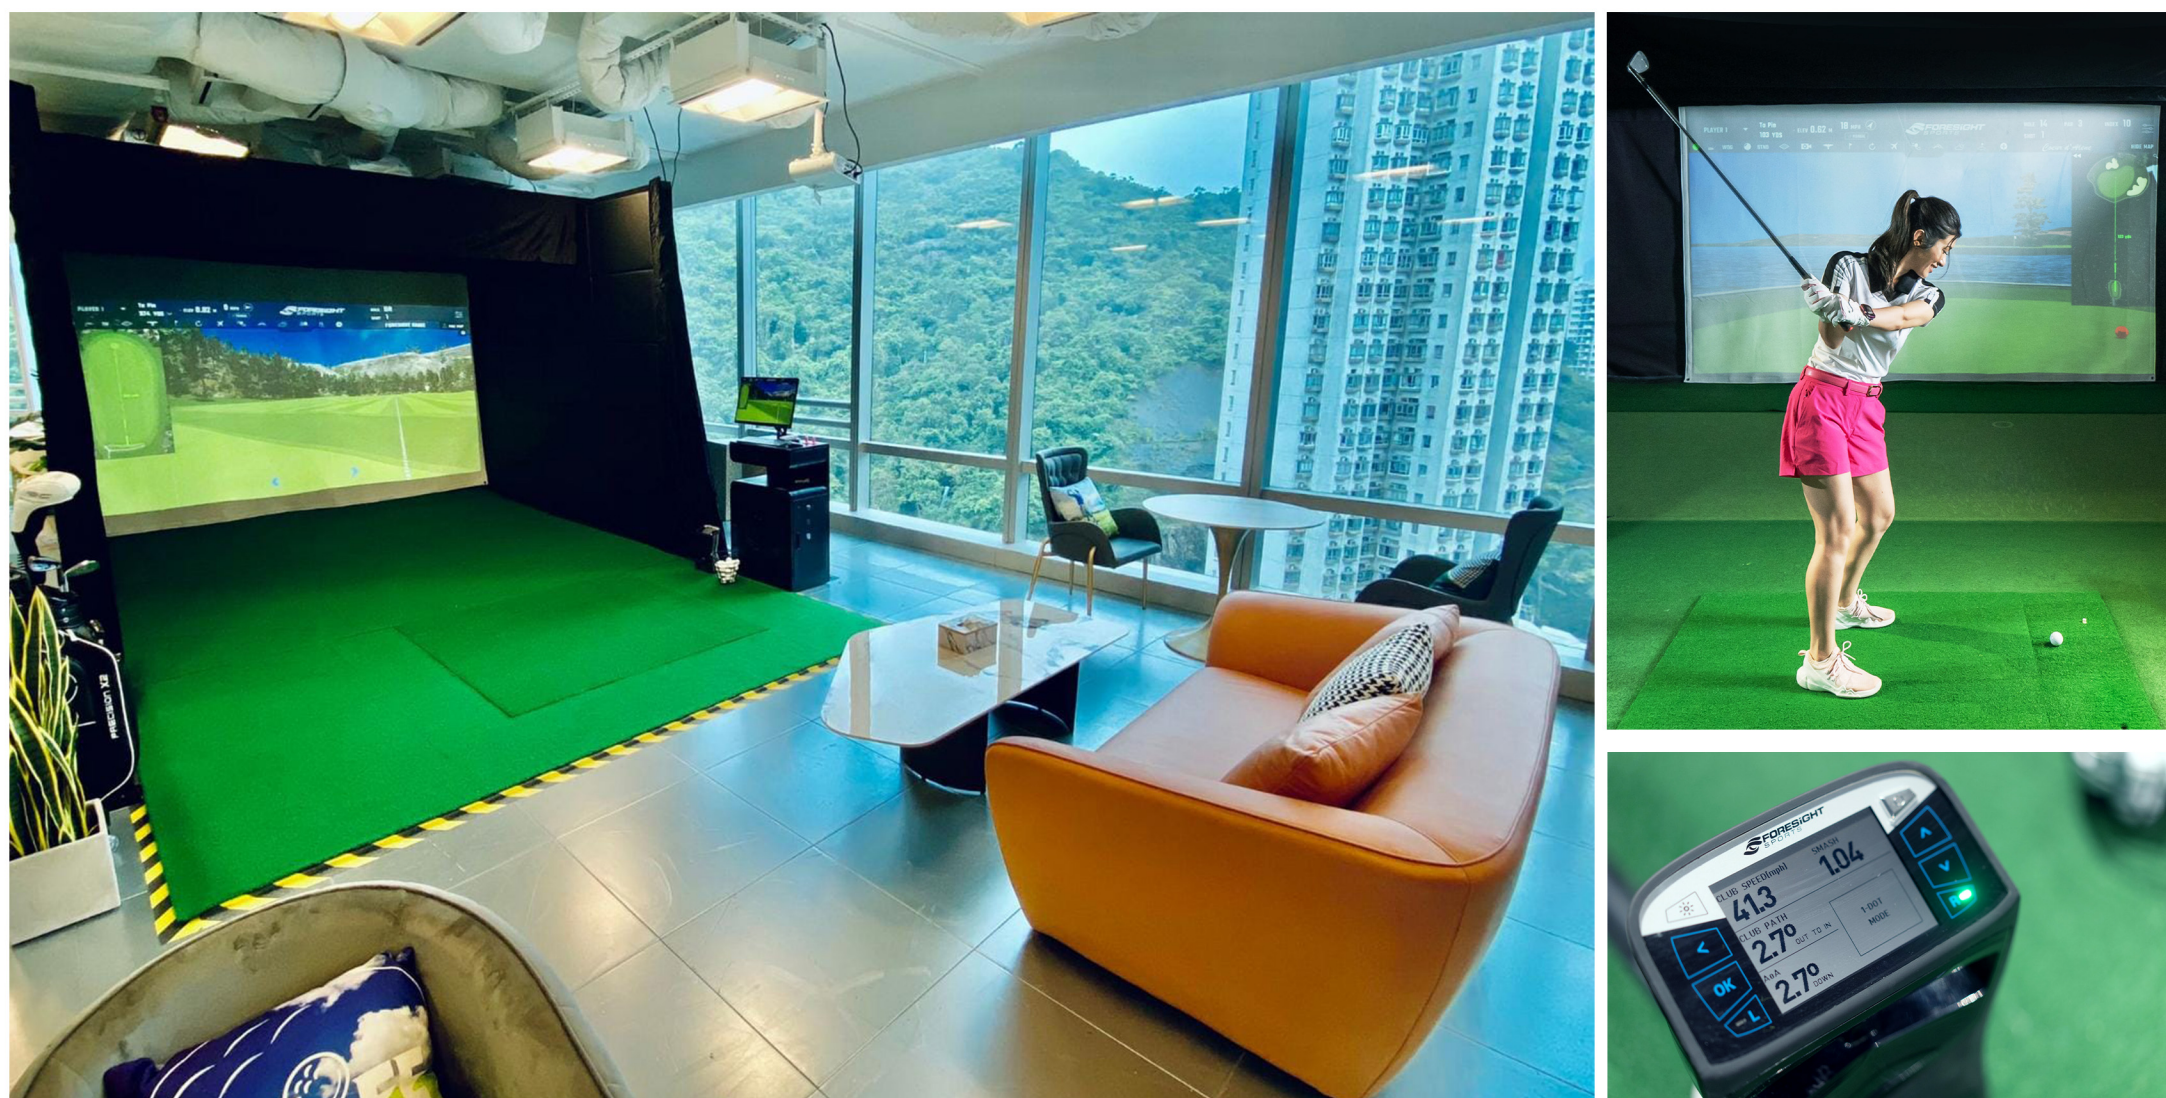

Powered by Foresight Sports from the USA, this facility features four advanced golf studios and three comfortable rooms, including one room with two studios — perfect for parties and gatherings. Complimentary rental clubs are available, ensuring you can enjoy your game without the hassle of bringing your own equipment.

Whether you are a beginner honing your skills, taking lessons from PGA professionals, or sharing a round with friends and colleagues, the Centre offers a welcoming environment for golfers of every level. Equipped with digitally advanced simulators that capture swing and performance data with precision, it provides the most authentic indoor golf experience in Hong Kong.

For enquiries or reservations, please contact Hi Tee Golf via WhatsApp on 6464 3238 or call it at 3686 2521

30% DISCOUNT ON BAY RENTAL FEE 10% DISCOUNT ON COACHING LESSONS

HI TEE GOLF
14/F, CAMBRIDGE HOUSE

SAT, SUN & MON 10AM – 11PM
TUE - FRI 8AM – 11PM

Terms & Conditions:

- Offer is valid from 1st April to 30th September 2026.
- Offers are subject to relevant terms & conditions.
- The Refinery Member may enjoy multiple redemptions of this offer.
- Offer cannot be exchanged for cash or other products, and cannot be used in conjunction with other promotional offers.

Please contact us on 2216 5715 or e-mail us at membership@refineryclub.com for enquiries.