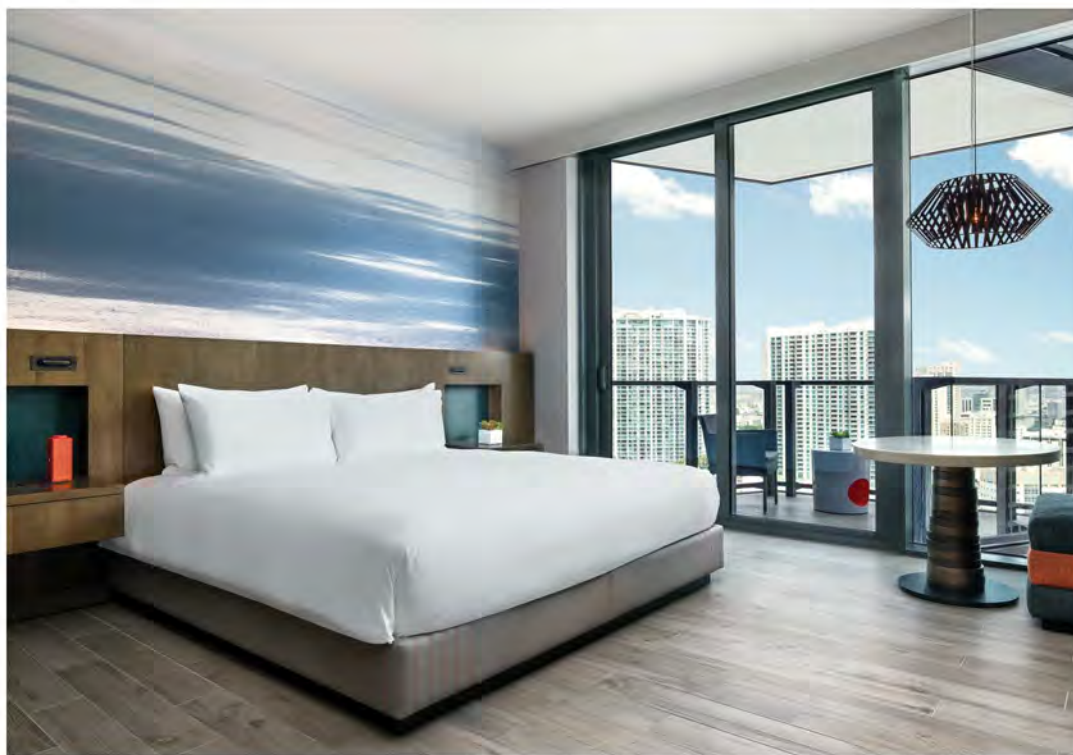

THE REFINERY X SWIRE HOTELS

We are delighted to announce our latest Member privilege exclusively for you.

Swire Hotels is a group of individual hotel brands who set out to craft extraordinary hospitality experiences for their guests. Their two brands, The House Collective and EAST, are found all over the world, with The Upper House in Hong Kong, The Opposite House in Beijing, The Temple House in Chengdu, The Middle House in Shanghai, and EAST in Hong Kong, Beijing and Miami. Each of these hotels are exceptionally unique yet joined by a shared appreciation for aesthetics and service excellence.

From now until 31st December 2022, Swire Hotels invites Members of The Refinery to experience an unforgettable stay at any of their hotels worldwide, and dining experiences with a special rate and exclusive benefits.

Please sign into the Member's online platform for details or contact our Membership Department on 2216 5715 or email us at info@refineryclub.com should you require any assistance.