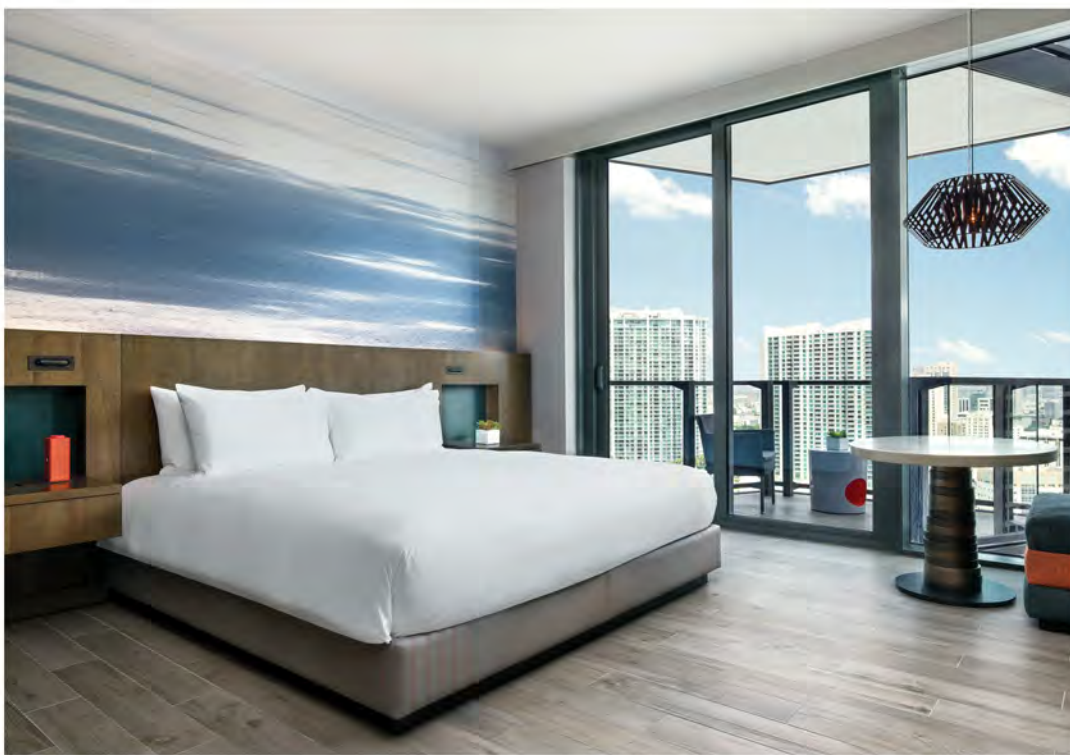

THE REFINERY X SWIRE HOTELS

We are delighted to announce our latest Member privilege exclusively for you.

Swire Hotels is a group of individual hotel brands who set out to craft extraordinary hospitality experiences for their guests. Their two brands, The House Collective and EAST, are found all over the world, with The Upper House in Hong Kong, The Opposite House in Beijing, The Temple House in Chengdu, The Middle House in Shanghai, and EAST in Hong Kong, Beijing and Miami. Each of these hotels are exceptionally unique yet joined by a shared appreciation for aesthetics and service excellence.

From now until 31st December 2021, Swire Hotels invites Members of The Refinery to experience an unforgettable stay at any of their hotels worldwide, and dining experiences with a special rate and exclusive benefits.

Please sign into the Member's online platform for details or contact our Membership Department on 2216 5715 or email us at info@refineryclub.com should you require any assistance.